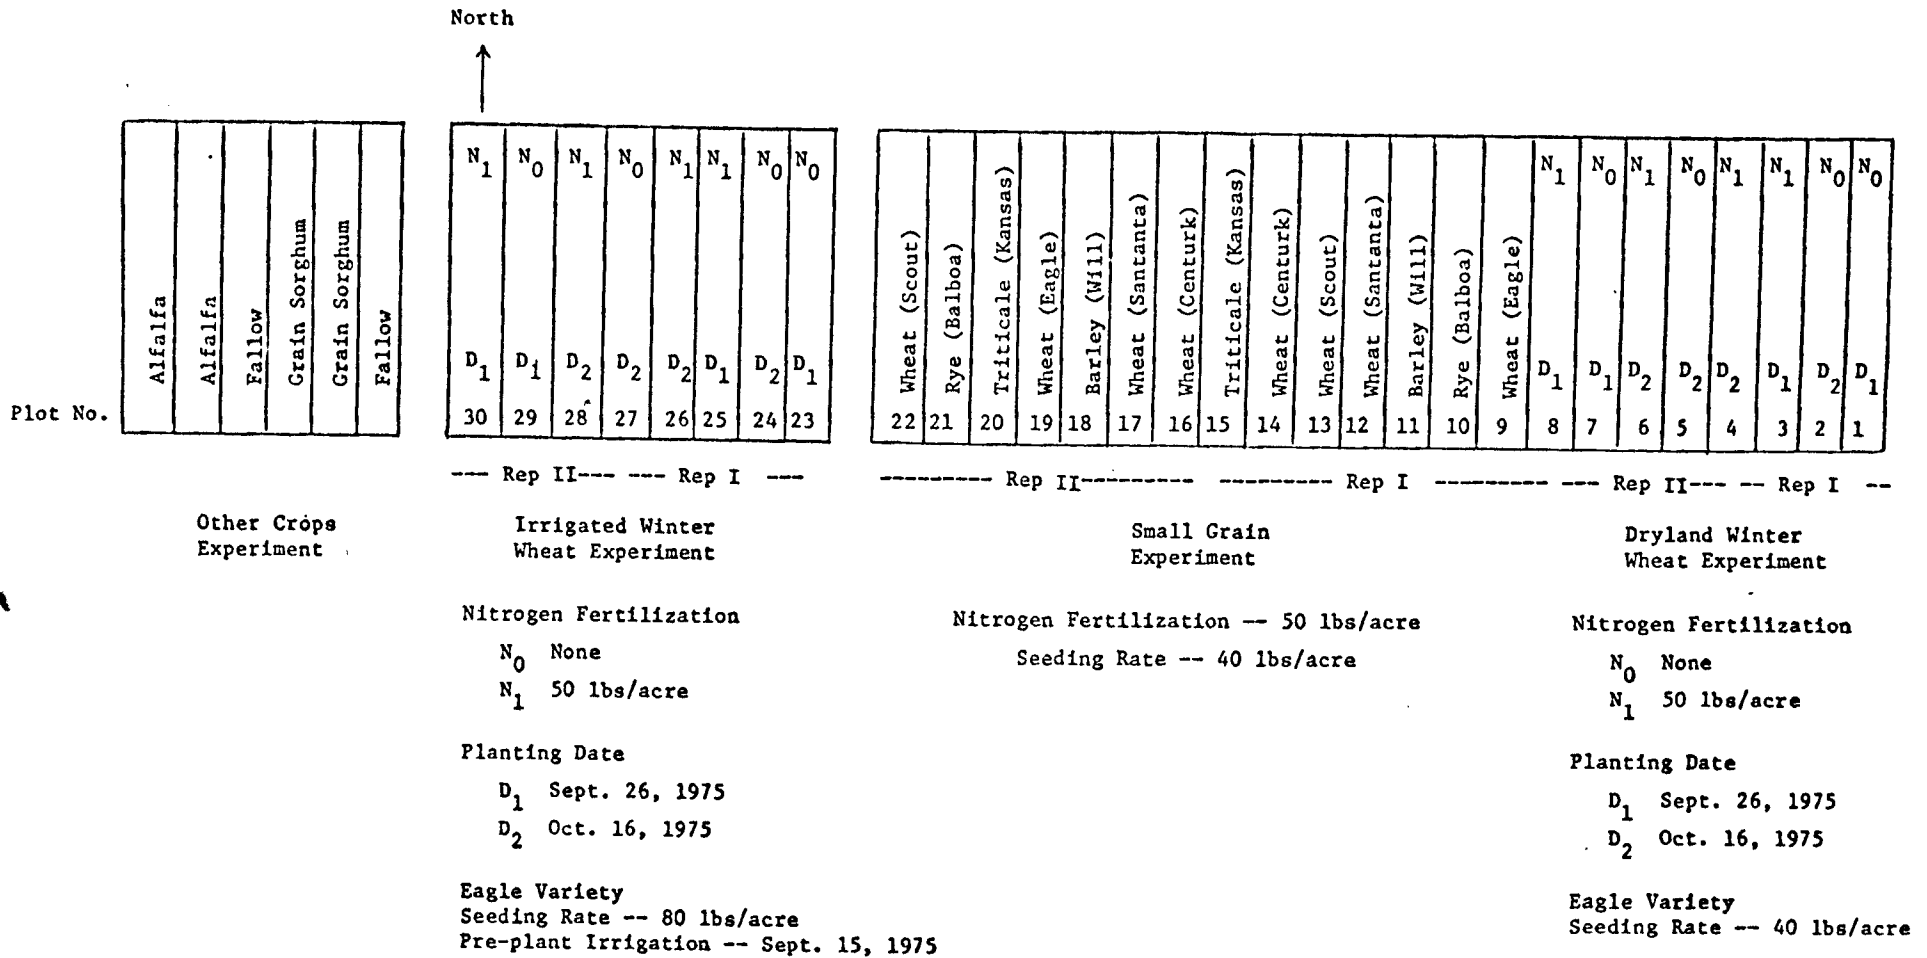

1975-76 Garden City, Kansas Agriculture Experiment Station  
Remote Sensing Experiments

Figure 54 ~~2~~ Design for 1975-76 *Irrigated* Dryland Winter Wheat Experiment

76103200

Dates Data Collected:

7

<u>Plot</u>	<u>Number of Observations Collected</u>									
	<u>10/1/75</u>	<u>4/1/76</u>	<u>4/18</u>	<u>5/14</u>	<u>5/29</u>	<u>6/10</u>	<u>6/11</u>	<u>6/18</u>	<u>6/19</u>	<u>6/23</u>
23	-	-	-	2	-	-	2	-	2	-
24	-	-	-	2	-	-	2	-	-	2
25	-	-	-	2	-	-	2	-	2	-
26	-	2	-	2	-	-	2	-	-	2
27	-	2	1	2	2	-	2	-	-	2
28	-	2	1	2	2	2	-	-	-	2
29	-	2	1	2	2	2	-	2	-	-
30	-	2	-	2	2	2	-	2	-	-