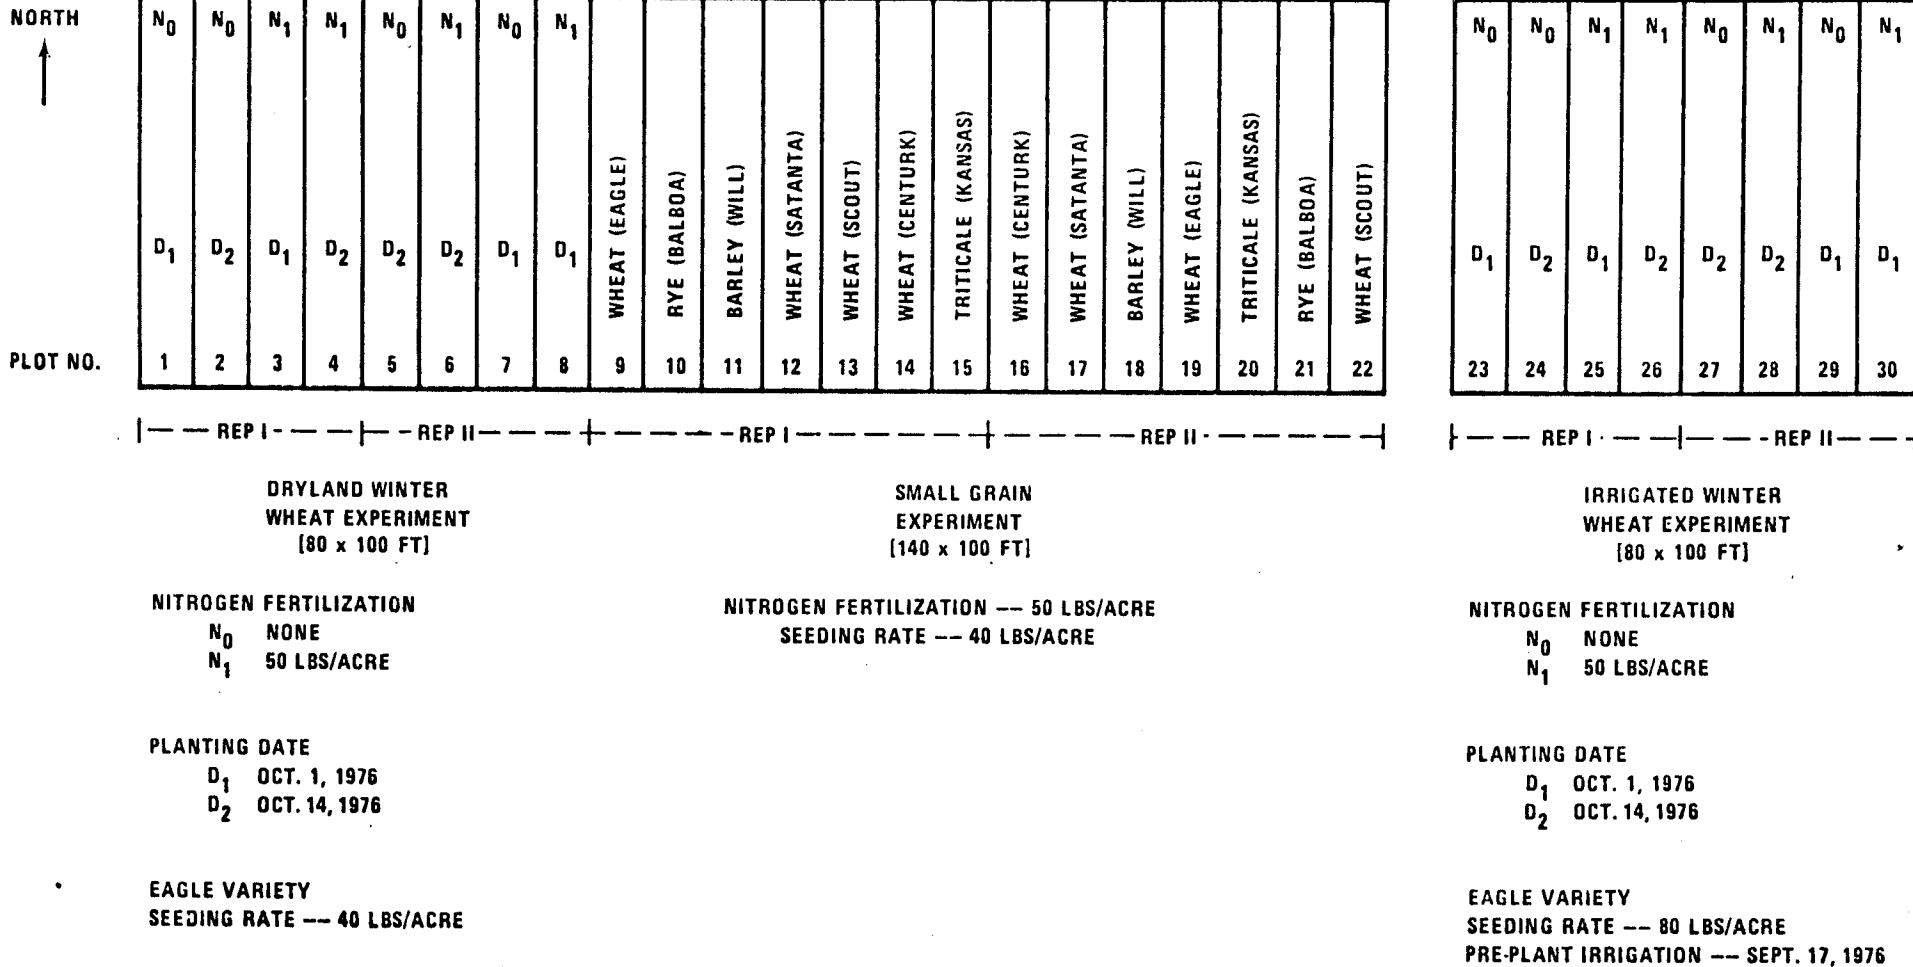

1976-77 REMOTE SENSING EXPERIMENTS
GARDEN CITY, KANSAS EXPERIMENT STATION

Figure 70.1 Design for 1976-77 Irrigated Winter Wheat Experiment

77103208

Dates Data Collected:

<u>Plot</u>	<u>Number of Observations Collected</u>					
	<u>10/14/76</u>	<u>11/7</u>	<u>3/13/77</u>	<u>5/4</u>	<u>6/30</u>	<u>7/10</u>
23	2	2	1	-	2	2
24	2	2	2	-	2	2
25	2	2	2	-	2	2
26	2	2	2	-	2	2
27	-	-	2	2	1	2
28	-	-	2	2	-	2
29	2	-	2	2	-	2
30	2	-	2	2	-	2